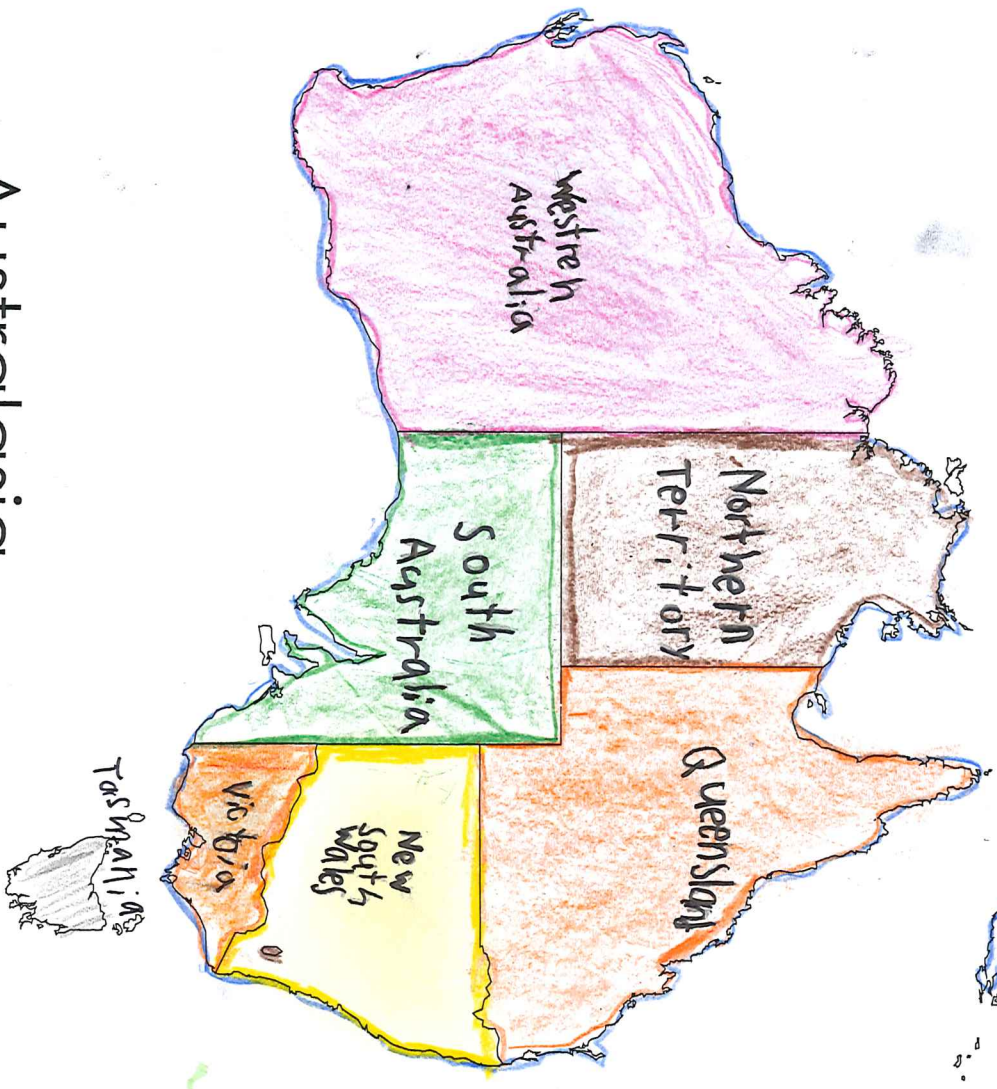

Platypus 8

Screw palm 9

Banjo frog 10

Australia

# Sooty Grunter

The sooty grunter is sooty-black. The fish lives in rivers.

The sooty grunter eats frogs.

It also eats worms and

shrimp. They also eat palm berries.

black swan

Charlie

This swan is a very graceful swan. This swan eats seeds. It swims in rivers and lakes. They can reach 3 ft under the water. The male and female incubate its eggs.

# Splendid dragonfly

The splendid dragonfly are mostly found flying over lily pads. The dragonfly likes to eat mosquitoes. The dragonfly can fly mostly any direction. The dragonfly picks it prey up with its legs. The splendid dragonfly can berth under water.

screw palm

Charlie

This tree can be used to make  
rafts. The screw palm can be found  
in swamps or river banks. It has a  
twisted trunk. The screw palm roots  
prop roots. The screw palm grows  
nuts on its